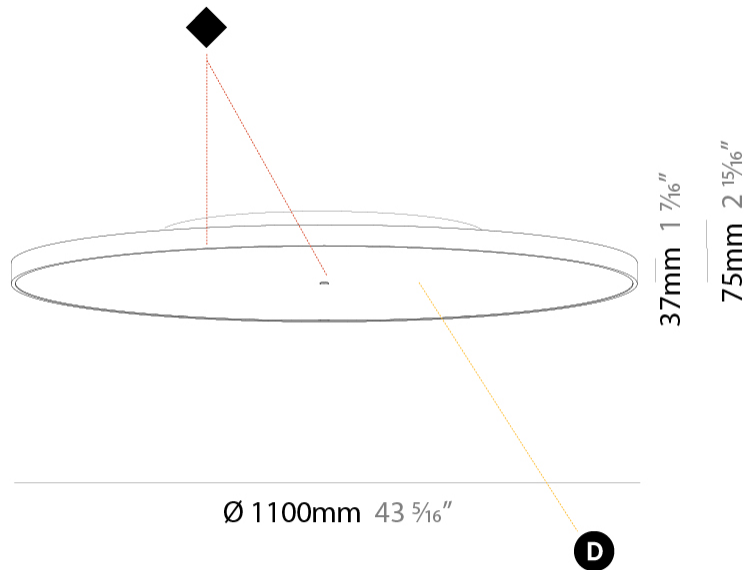

GENERAL

Series: Sign Diva
Subseries: Sign Diva
Brand: Prolicht
Division: Architectural
Mounting Type: Surface
Mounting Location: Ceiling
Subcategory: Ambient

PHYSICAL

Shape: Round
Diameter (mm): 1100
Diameter (in): 43 ⁵/₁₆
Height (mm): 75
Height (in): 2 ¹⁵/₁₆
Light Distribution: Direct
Weight (kg): 18.324
Weight (lbs): 40.397
Diffuser: PMMA - Opal/Micro-Prism/Sparkling Secret/Vintage Industrial with Shine Ring
Fixture Finish: SSR / BKV / CWI / CRY / HAB / UFT / ITA / RUA / FTG / MYG / LOD / PUS / FRO / FUP / KIA / POP / BLS / SPG / MEY / GOH / GUM / CHC / COM / ABZ / JAG / OBR / MOS / ROR
Fixture Material: Extruded Aluminum / Steel

ELECTRICAL

Lamp Type: LED (Zhaga Standard)
Input Wattage (W): 169.4
Total Output Wattage (W): 134
Dimming: Tri-Mode (Non-Dimming and Phase Dimming (120Vac only) and 0-10V Dimming)
Driver Included: Yes
Driver Location: Integrated
Driver Type: Constant Current - Universal
Driver Class: Class 2
Input Voltage (V): 120 - 277
Constant Current (MA): 600

LED

Color Temperature (°K): 3000 / 3500 / 4000
Max. Delivered Lumen (lm): 19520 / 19933 / 20340
CRI: >90 CRI
Lamp Life (hrs): 50000

OPTICAL

RATINGS AND CERTIFICATIONS

Certified By: Certified for North American Standards
IP rating: IP20